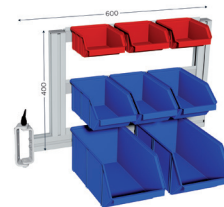

# Accessories for Workstation

WORKSHOP FURNITURE

1

Mounting rail for plastic bins Th 19 mm/0.75 Inch, load capacity 35 kg / 77 lbs		
516407	W 647 mm / W 25.47 Inch	3 days
516409	W 900 mm / W 35.43 Inch	3 days
516440	W 800 mm / W 31.49 Inch	3 days
516441	W 1000 mm / W 39.37 Inch	3 days
516442	W 1200 mm / W 47.24 Inch	3 days
516443	W 1500 mm / W 59.06 Inch	3 days
516444	W 1800 mm / W 70.87 Inch	3 days
516445	W 2000 mm / W 78.74 Inch	3 days
516406	W 556 mm / W 21.88 Inch	3 days

2

Side swivel support		
670121	With 1 level	3 days

3

Side swivel support		
670123	3 levels articulated	3 days

4

Rail for plastic bin		
604014	W 100 mm / W 3.93 Inch	On stock
604015	W 450 mm / W 17.72 Inch	On stock

5

Plastic dispenser bin to be clipped on a multifunctional rail		
542174	W 105 x D 153 x H 50 mm / W 4.13 x D 6.02 x H 1.97 Inch	10 days

6

Six transparent tilting bins storage system		
542110	L 600 x P 96 x H 112 mm / W 23.62 x D 3.78 x H 4.41 inch	On stock

7

Open fronted blue plastic bin		
542111	Set of 10 D 88 x W 105 x H 54 mm / D 3.46 x W 4.13 x H 2.12 Inch	On stock
542112	Set of 10 D 167 x W 105 x H 82 mm / D 6.57 x W 4.13 x H 3.27 Inch	On stock
542113	Set of 5 D 237 x W 144 x H 123 mm / D 9.33 x W 5.67 x H 4.84 Inch	On stock
542114	Set of 5 D 345 x W 205 x H 164 mm / D 13.58 x W 8.07 x H 6.45 Inch	On stock