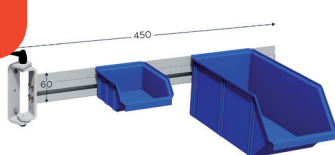

# Accessories for Workstation

WORKSHOP FURNITURE

1

Mounting rail for plastic bins Th 19 mm/0.75 Inch, load capacity 35 kg / 77 lbs		
516407	W 647 mm / W 25.47 Inch	3 days
516409	W 900 mm / W 35.43 Inch	3 days
516440	W 800 mm / W 31.49 Inch	3 days
516441	W 1000 mm / W 39.37 Inch	3 days
516442	W 1200 mm / W 47.24 Inch	3 days
516443	W 1500 mm / W 59.06 Inch	3 days
516444	W 1800 mm / W 70.87 Inch	3 days
516445	W 2000 mm / W 78.74 Inch	3 days
516406	W 556 mm / W 21.88 Inch	3 days

2

Side swivel support		
670121	With 1 level	3 days

3

Side swivel support		
670123	3 levels articulated	3 days

4

Rail for plastic bin		
604014	W 100 mm / W 3.93 Inch	On stock
604015	W 450 mm / W 17.72 Inch	On stock

5

Plastic dispenser bin to be clipped on a multifunctional rail		
542174	W 105 x D 153 x H 50 mm / W 4.13 x D 6.02 x H 1.97 Inch	10 days

6

Six transparent tilting bins storage system		
542110	L 600 x P 96 x H 112 mm / W 23.62 x D 3.78 x H 4.41 inch	On stock

7

Open fronted blue plastic bin		
542111	Set of 10 D 88 x W 105 x H 54 mm / D 3.46 x W 4.13 x H 2.12 Inch	On stock
542112	Set of 10 D 167 x W 105 x H 82 mm / D 6.57 x W 4.13 x H 3.27 Inch	On stock
542113	Set of 5 D 237 x W 144 x H 123 mm / D 9.33 x W 5.67 x H 4.84 Inch	On stock
542114	Set of 5 D 345 x W 205 x H 164 mm / D 13.58 x W 8.07 x H 6.45 Inch	On stock