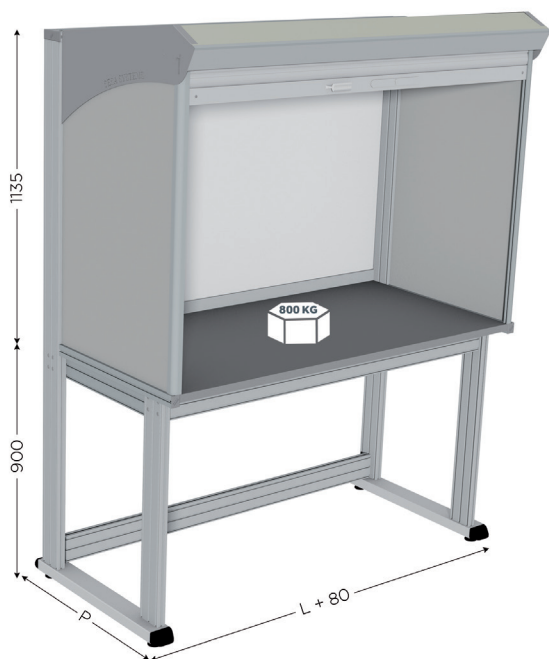

QUALIPOST 4000

Quality control station

WORKSHOP FURNITURE

PATENTED
MODEL

BEST
SELLER

You
Tube

An efficient physical protection against industrial nuisances thanks to its lockable shutter.

- Chassis with a grooved anodised aluminum structure for the fastening of accessories
- Solid steel base (grey epoxy color) on four feet
- Stratified plate, 27 mm wide with anti-shock edges
- Version with or without shutter (aluminum blades), lockable with a key
- Kit of 4 wheels Ø 100 mm with brake sold separately (code 541052)