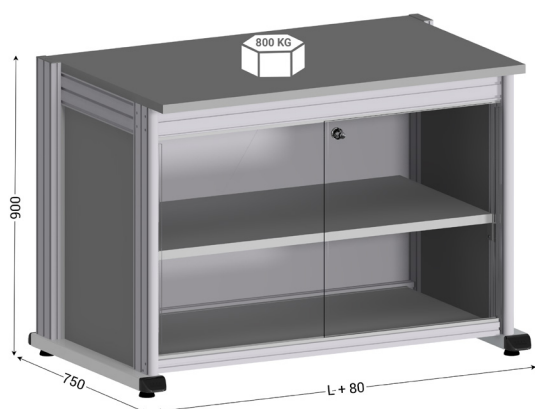

QUALIPOST 3000F

Modular quality workstation

This innovative **modular quality workstation** |QUALIPOST 3000F was created as part of an intensive study. Thanks to a wide range of accessories, each material or tool has its place (according to the 5S method).

- Chassis with a grooved anodised aluminium structure for the fastening of accessories
- Solid steel base (grey epoxy colour) on four feet
- Lower storage unit, with lockable sliding PMMA doors
- As standard, closure with identical keys for all models. On special request: different keys
- Stratified plate, 27 mm/1.06 Inch thick with PVC anti-shock edges
- Kit of 4 wheels Ø 100 mm/3.94 Inch with brake sold separately (code 541052)

CODE	DESIGNATION	LEAD TIME	PACKING
511371	W 1000 x D 750 x H 900 mm/W 39.37 x D 29.53 x H 35.43 inch chassis only with lower storage	10 days	Premounted
511372	W 1200 x D 750 x H 900 mm/W 47.24 x D 29.53 x H 35.43 inch chassis only with lower storage	10 days	Premounted
511373	W 1500 x D 750 x H 900 mm/W 59.06 x D 29.53 x H 35.43 inch chassis only with lower storage	10 days	Premounted
511375	W 2000 x D 750 x H 900 mm/W 78.74 x D 29.53 x H 35.43 inch chassis only with lower storage	10 days	Premounted