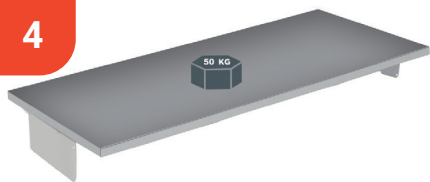

# Accessories for Workstation

1

Customizable curved headband with mounting bracket		
141402	L 300 x H 210 mm / W 11.81 x H 8.27 Inch with mounting bracket	On stock
141405	L 1000 x H 210 mm / W 39.37 x H 8.27 Inch with mounting bracket	On stock
141415	L 600 x H 210 mm / W 23.62 x H 8.27 Inch with mounting bracket	On stock

2

5-way power strip with power switch 220v with circuit breaker 3680 W		
555101	USA Standard	On stock
555201	European Standard	On stock
555211	English Standard	On stock
555221	Swiss Standard	On stock

3

5-way power strip with power switch 220v with circuit breaker 3680 W		
555110	USA Standard	On stock
555204	European Standard	On stock
555214	English Standard	10 days
555224	Swiss Standard	10 days

4

Lower shelf fixing on aluminium profile		
541006	W 556 x D 500 mm / W 21.89 x D 19.68 Inch	3 days
541007	W 900 x D 500 mm / W 35.43 x D 19.69 Inch	3 days
541008	W 1200 x D 500 mm / W 47.24 x D 19.68 Inch	3 days
541009	W 1500 x D 500 mm / W 59.06 x D 19.69 Inch	3 days

5

Multifunctional aluminium rail		
544006	W 556 mm / W 21.89 Inch	3 days
544009	W 900 mm / W 35.43 Inch	3 days
544012	W 1200 mm / W 47.24 Inch	3 days
544013	W 1500 mm / W 59.06 Inch	3 days

6

Mounting rail for plastic bins Th 19 mm/0.75 Inch, load capacity 35 kg / 77 lbs		
516406	W 556 mm / W 21.88 Inch	3 days
516409	W 900 mm / W 35.43 Inch	3 days
516442	W 1200 mm / W 47.24 Inch	3 days
516443	W 1500 mm / W 59.06 Inch	3 days