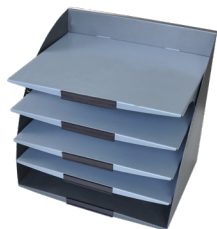

4

Lower shelf fixing on aluminium profile		
541006	W 556 x D 500 mm / W 21.89 x D 19.68 Inch	3 days
541007	W 900 x D 500 mm / W 35.43 x D 19.69 Inch	3 days
541008	W 1200 x D 500 mm / W 47.24 x D 19.68 Inch	3 days
541009	W 1500 x D 500 mm / W 59.06 x D 19.69 Inch	3 days

5

Multifunctional aluminium rail		
544006	W 556 mm / W 21.89 Inch	3 days
544009	W 900 mm / W 35.43 Inch	3 days
544012	W 1200 mm / W 47.24 Inch	3 days
544013	W 1500 mm / W 59.06 Inch	3 days

6

Mounting rail for plastic bins Th 19 mm/0.75 Inch, load capacity 35 kg / 77 lbs		
516406	W 556 mm / W 21.88 Inch	3 days
516409	W 900 mm / W 35.43 Inch	3 days
516442	W 1200 mm / W 47.24 Inch	3 days
516443	W 1500 mm / W 59.06 Inch	3 days

7

Steel compartment with 5 levels capacity		
117342	W 330 x D 240 x H 295 mm / W 12.99 x D 9.45 x H 11.61 Inch	On stock

8

Steel binder holder with 3 compartments		
117340	W 240 x D 240 x H 295 mm / W 9.45 x D 9.45 x H 11.61 Inch	On stock