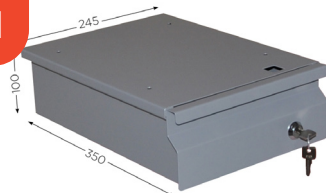

Stainless steel sheet coating Th 1 mm/0.04 Inch		
949006	W 556 x D 500 mm / W 21.88 x D 19.68 Inch	5 days
949007	W 900 x D 500 mm / W 35.43 x D 19.68 Inch	5 days
949008	W 1200 x D 500 mm / W 47.24 x D 19.68 Inch	5 days
949009	W 1500 x D 500 mm	5 days

11