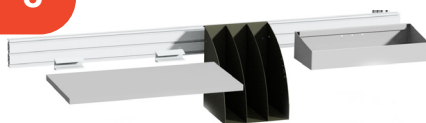

# Accessories for Workstation

1

Customizable curved headband with mounting bracket		
141402	L 300 x H 210 mm / W 11.81 x H 8.27 Inch with mounting bracket	On stock
141405	L 1000 x H 210 mm / W 39.37 x H 8.27 Inch with mounting bracket	On stock
141415	L 600 x H 210 mm / W 23.62 x H 8.27 Inch with mounting bracket	On stock

2

5-way power strip with power switch 220v with circuit breaker 3680 W		
555101	USA Standard	On stock
555201	European Standard	On stock
555211	English Standard	On stock
555221	Swiss Standard	On stock

3

5-way power strip with power switch 220v with circuit breaker 3680 W		
555110	USA Standard	On stock
555204	European Standard	On stock
555214	English Standard	10 days
555224	Swiss Standard	10 days

4

Lower shelf fixing on aluminium profile		
541006	W 556 x D 500 mm / W 21.89 x D 19.68 Inch	3 days
541007	W 900 x D 500 mm / W 35.43 x D 19.69 Inch	3 days
541008	W 1200 x D 500 mm / W 47.24 x D 19.68 Inch	3 days
541009	W 1500 x D 500 mm / W 59.06 x D 19.69 Inch	3 days

5

Multifunctional aluminium rail		
544006	W 556 mm / W 21.89 Inch	3 days
544009	W 900 mm / W 35.43 Inch	3 days
544012	W 1200 mm / W 47.24 Inch	3 days
544013	W 1500 mm / W 59.06 Inch	3 days

6

Mounting rail for plastic bins Th 19 mm/0.75 Inch, load capacity 35 kg / 77 lbs		
516406	W 556 mm / W 21.88 Inch	3 days
516409	W 900 mm / W 35.43 Inch	3 days
516442	W 1200 mm / W 47.24 Inch	3 days
516443	W 1500 mm / W 59.06 Inch	3 days