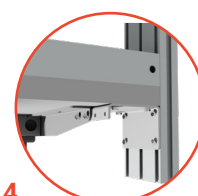

Multi-functional, flexible and customisable, this electric workstation quickly changes height and allows the operator to choose between several working positions: sitting, standing or sit-stand position.

- Easy and quick adjustment thanks to its remote control fixed under the tray. Possibility of memorizing 4 positions.
- Many compatible QUALIPOST 600 accessories.
- **Fixing kit for rear panel on QUALIPOST 2200 ERGO sold separately (code 511219), to be ordered with the back panel.**
- **Fixing kit for drawer 531200, 531205 and 531206 on the frame sold separately (code 511220), to be ordered with the drawer**

Accessories

1

2

3

4

5

CODE	DESIGNATION			LEAD T.	PACKING	
511211	I 1000 x P 750 x H 607 - 1252 mm / W 39.37 x D 29.53 x H 23.9 - 49.29 inch with stratified plate			10 days	Premounted	
511212	I 1200 x P 750 x H 607 - 1252 mm / W 47.24 x D 29.53 x H 23.9 - 49.29 inch with stratified plate			10 days	Premounted	
511213	I 1500 x P 750 x H 607 - 1252 mm / W 59.06 x D 29.53 x H 23.9 - 49.29 inch with stratified plate			10 days	Premounted	
511214	I 1800 x P 750 x H 607 - 1252 mm / W 70.87 x D 29.53 x H 23.9 - 49.29 inch with stratified plate			10 days	Premounted	
511215	I 2000 x P 750 x H 607 - 1252 mm / W 78.74 x D 29.53 x H 23.9 - 49.29 inch with stratified plate			10 days	Premounted	
		1. Open rear bottom H 900 mm	2. Lacquered white sheet steel rear bottom H 900mm	3. Perforated sheet steel rear bottom H 900 mm		
	L 1000 mm	511551	511561	511571	10 days	Premounted
	L 1200 mm	511552	511562	511572	10 days	Premounted
	L 1500 mm	511553	511563	511573	10 days	Premounted
	L 1800	511554	511564	511574	10 days	Premounted
	L 2000 mm	511555	511565	511575	10 days	Premounted
4	511219	Set of 2 fixing brackets for rear panel on QUALIPOST 2200			10 days	Premounted
5	511220	Set of 4 fixing brackets for drawer on QUALIPOST 620 and 2200 (to be ordered with drawers code 531200, 531205 and 531506)			10 days	Premounted