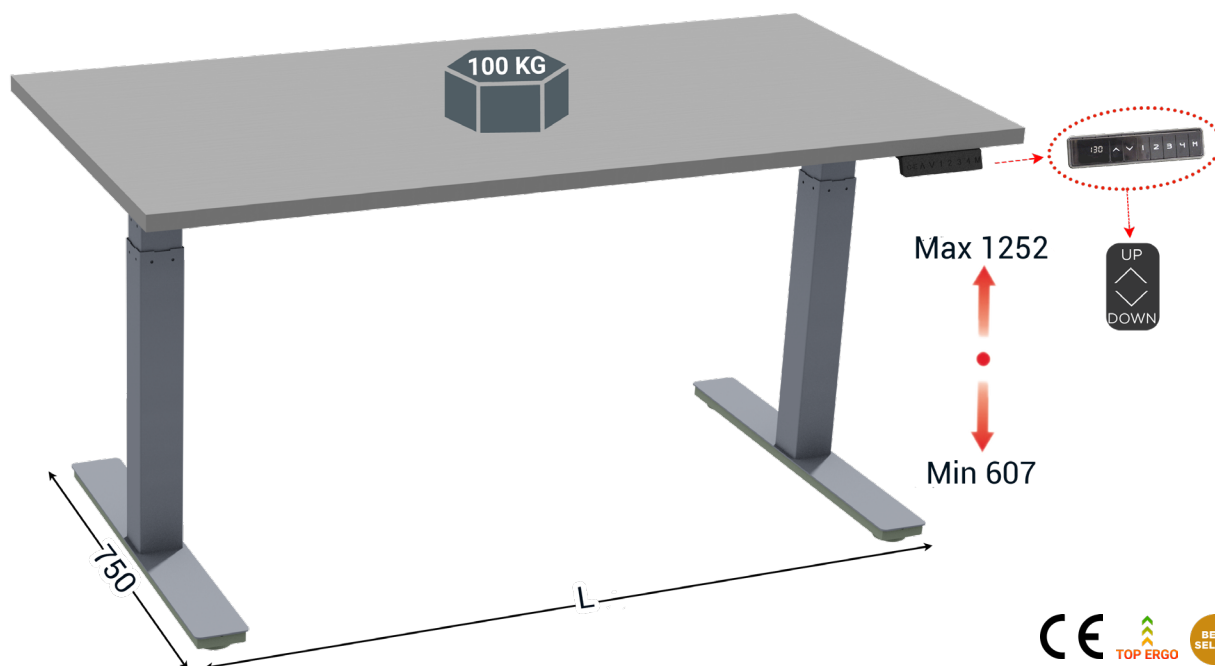

QUALIPOST 2200 ERGO

Electrical and ergonomic industrial workstation

WORKSHOP FURNITURE

The **ergonomically adjustable** | QUALIPOST 2200 ERGO height-adjustable is designed to provide better working conditions in workshops.

Multi-functional, flexible and customisable, this electric workstation quickly changes height and allows the operator to choose between several working positions: sitting, standing or sit-stand position.

- Easy and quick adjustment thanks to its remote control fixed under the tray. Possibility of memorizing 4 positions.
- Many compatible QUALIPOST 600 accessories.
- **Fixing kit for rear panel on QUALIPOST 2200 ERGO sold separately (code 511219), to be ordered with the back panel.**
- **Fixing kit for drawer 531200, 531205 and 531206 on the frame sold separately (code 511220), to be ordered with the drawer**