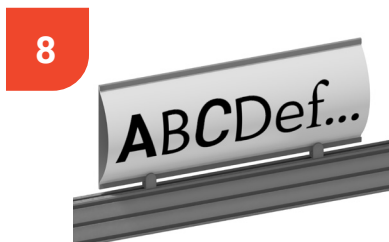

Customizable curved headband with mounting bracket		
141402	L 300 x H 210 mm / W 11.81 x H 8.27 Inch with mounting bracket	On stock
141405	L 1000 x H 210 mm / W 39.37 x H 8.27 Inch with mounting bracket	On stock
141415	L 600 x H 210 mm / W 23.62 x H 8.27 Inch with mounting bracket	On stock