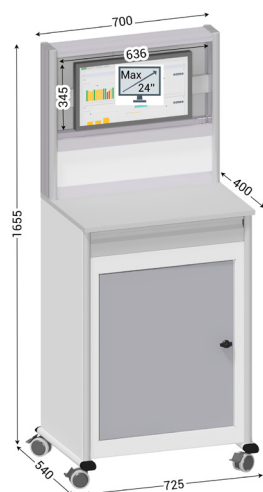

MOBIPOST 500C

Computer cabinet

REGISTERED
MODEL

BEST
SELLER

You
Tube

WORKSHOP FURNITURE

- Version with universal adjustable support for all types of screens or with height adjustable metal case on an aluminium structure with rubber seals
- Metal interior small safe with rubber seals and lockable front door
- Stratified plate
- Slide-out shelf for keyboard and mouse
- Useful dimension of the lower storage: H 840 x D 450 x L 695 mm/H 33.07 x D 17.71 x L 27.36 Inch
- Additional shelf (code 215510) available as accessory
- Kit of 4 wheels Ø 75 mm/2.95 Inch (code 120050) with brake sold separately

CODE	DESIGNATION	LEAD TIME	PACKING
211528	W 700 x D 500 x H 1600 mm / W 27.56 x D 19.69 x H 62.99 inch with screen protector box	5 days	Premounted
215618	W 700 x D 500 x H 1600 mm / W 27.56 x D 19.69 x H 62.99 inch without screen protector box	5 days	Premounted
120050	Set of 4 swivel roller wheels with brake Ø 75 mm / Ø 2.95 Inch	On stock	In batch
215510	Lower shelf for MOBIPOST 500 W 680 x D 445 mm/W 26.77 x D 17.52 inch height adjustable (Permissible load 20 kg)	3 days	

E-MOBIPOST 500

Hybrid computer cabinet for touch screen

NEW

- Top slot for flat screens up to 24"
- VESA mounting bracket 100 x 100 mm
- Metal interior small safe with rubber seals and lockable front door on 4 wheels with brakes ø 75 mm/2.95 Inch
- Stratified plate Th 19 mm/0.74 Inch
- Slide-out shelf for keyboard and mouse
- Useful dimension of the lower storage: H 840 x D 450 x L 695 mm/H 33.07 x D 17.71 x L 27.36 Inch
- Load capacity: 50 kg
- Additional shelf (code 215510) available as accessory
- Portable power station (code 555231) available as an accessory
- Touch screen not supplied