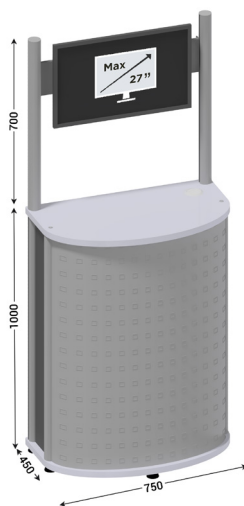

- **Multimedia station** |MEDIAPOST on aluminium structure
- White laminate tabletop with anti-impact band
- Back door with lock and key for the CPU storage