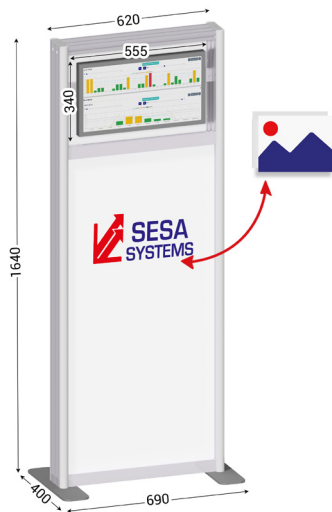

E-DOCBOARD DESIGN

Digital interactive terminal

The **digital interactive kiosk** |E-DOCBOARD DESIGN is ideal for reception environments. It is designed on an elegant aluminum structure with a sleek design and fits into the modernity of your spaces. It is also perfectly suited to your professional events and easy to transport.

- Chassis in natural anodized aluminum structure
- Solid steel base ensuring excellent stability of the assembly
- E-DOCBOARD 24" touch screen with Android 12 operating system
- Interactive terminal customizable according to your graphic charter (code 146023)

CODE	DESIGNATION	LEAD TIME	PACKING
730024	W 690 x D 400 x H 1640 mm	15 days	Assembled
146023	Special adhesive with silk-screen printing on vinyl film for E-DOCBOARD DESIGN	15 days	Assembled

WORKSHOP FURNITURE