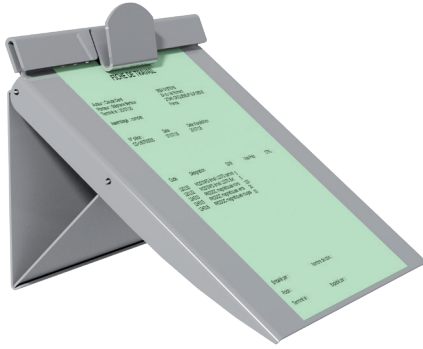

## Workshop magnetic writing desk

REGISTERED  
MODEL

You  
Tube

**Writing lectern for workshop** | DATAPOST A Magnetic for fastening to a table or machine for grouping together everyday A4 vertical or horizontal documents held in place by spring clamp. The inclined surface can be folded away to reduce the space taken.

- Format: portrait (vertical) / landscape (horizontal)
- Model: clipboard
- Foldable surface
- Document format: A4
- Fixing: magnetic
- Material: PVC
- Colour: grey

CODE	DESIGNATION	LEAD TIME	PACKING
180105	DATAPOST A Magnetic A4 writing desk	On stock	Assembled

## Erasable felt-tip pen writing desk

NEW

**Dry-erasable felt-tip pen writing desk** | DATANOTE for instant note-taking and grouping daily documents in A4 format with a clip. With the DATANOTE, write, erase and start over as many times as you want.

- Paper format: portrait (vertical) / Landscape (horizontal)
- Model: with clip
- Retractable inclined face to limit the space requirement
- 25° tilt
- Document format: A4
- Material: PVC
- Color: grey