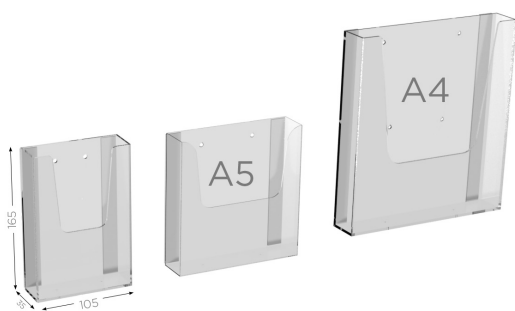

PRODOC BROCHURE

Booklet holder

Instant storage of brochures, folders, binders, etc.

- Load capacity 3 kg/6.61 lb
- Thickness: 40 mm/1.57 Inch

VISUAL MANAGEMENT

CODE	DESIGNATION	LEAD TIME	PACKING
128336	W 340 x D 40 x H 190 mm / W 13.39 x D 1.57 x H 7.48 inch magnetic	On stock	Per unit
128337	W 340 x D 40 x H 190 mm / W 13.39 x D 1.57 x H 7.48 inch sticky	On stock	Per unit

PRODOC DISTRIB

Document holder

Display of numerous documents.

- Thickness 35 mm/1.37 Inch

CODE	DESIGNATION	LEAD TIME	PACKING
124309	Set of 2 A4 adhesive W 218 x H 246 mm / W 8,58 x H 9,69 Inch	On stock	In batch
124319	Set of 2 A4 magnetic W 218 x H 246 mm / W 8,58 x H 9,69 Inch	On stock	In batch
124329	Set of 2 A4 without fixing W 218 x H 246 mm / W 8,58 x H 9,69 Inch	On stock	In batch
124330	Set of 2 A4 stand mounting W 218 x H 246 mm / W 8,58 x H 9,69 Inch	On stock	In batch
125309	Set of 5 A5 adhesive W 157 x H 162 mm / W 6,18 x H 6,38 Inch	On stock	In batch
125319	Set of 5 A5 magnetic W 157 x H 162 mm / W 6,18 x H 6,38 Inch	On stock	In batch
125329	Set of 5 A5 without fixing W 157 x H 162 mm / W 6,18 x H 6,38 Inch	On stock	In batch
126309	Set of 5 1/3 A4 adhesive W 105 x H 165 mm / W 4,13 x H 6,5 Inch	On stock	In batch
126319	Set of 5 1/3 A4 magnetic W 105 x H 165 mm / W 4,13 x H 6,5 Inch	On stock	In batch
126329	Set of 5 1/3 A4 without fixing W 105 x H 165 mm / W 4,13 x H 6,5 Inch	On stock	In batch