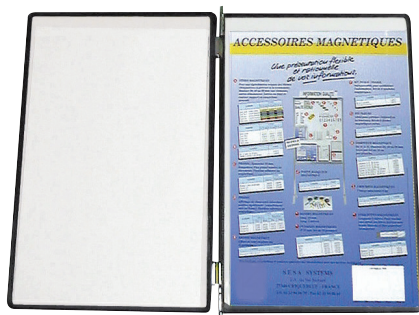

DOCAFLEX POCKET HOLDER

340087	Set of 5 DOCAFLEX A4 pocket holders blue horizontal Th. 0.20 mm	On stock	In batch
340089	Set of 5 DOCAFLEX A4 pocket holders blue vertical Th. 0.20 mm	On stock	In batch

ALUMINIUM BRACKET WITH BASE PLATE

117233	Aluminum bracket with base plate H 1600 mm/H 62.99 inch on baseplate	3 days	In kit
--------	--	--------	--------

DOUBLE A4 POCKETS

314020	Set of 5 mixed colors A4 double swivel document sleeves	On stock	In batch
--------	---	----------	----------

DOCAFLEX WITH HOOK

353053	Set of 5 DOCAFLEX document sleeves with hook blue vertical A3	On stock	In batch
353063	Set of 5 DOCAFLEX document sleeves with hook blue horizontal A3	On stock	In batch
354053	Set of 5 DOCAFLEX document sleeves with hook blue vertical A4	On stock	In batch
354063	Set of 5 DOCAFLEX document sleeves with hook blue horizontal A4	On stock	In batch
355053	Set of 5 DOCAFLEX document sleeves with hook blue vertical A5	On stock	In batch
355063	Set of 5 DOCAFLEX document sleeves with hook blue horizontal A5	On stock	In batch

ARTICULATED ARM

360100	Maximum capacity: 20 document sleeves	On stock	In kit
--------	---------------------------------------	----------	--------