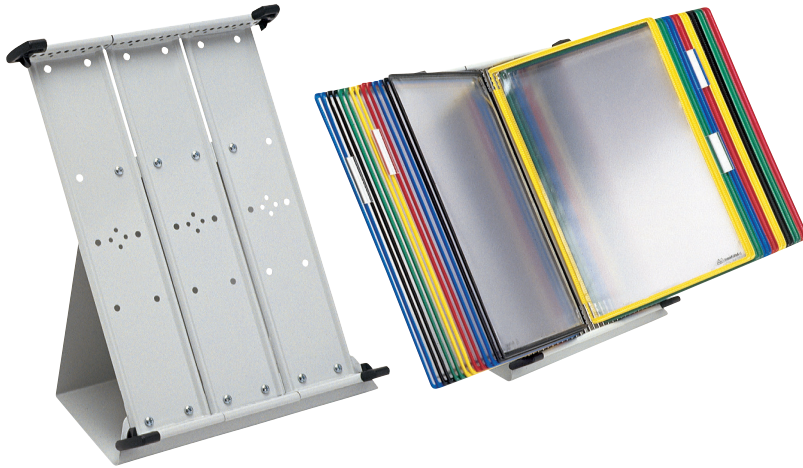

DOCAFLEX DESK STAND

The **metal desk** |DOCAFLEX DESK STAND is perfectly stable and solid. It can be placed on any desk, workstation or reception desk so that information is always accessible.

- Capacity : 10 to 60 pockets.
- Slanted light grey metal base
- Available formats : A4 or A3
- Pockets with pivots sold separately (see p 333).

DOCAFLEX DESK STAND empty	Format A4 8.27"x11.67"	Format A3 11.69"x16.54"		
For 10 folders	334108	323108	On stock	In kit
For 20 folders	334208	323208	On stock	In kit
For 30 folders	334308	323308	On stock	In kit
For 40 folders	334408	323408	On stock	In kit
For 50 folders	334508	323508	On stock	In kit
For 60 folders	334608	323608	On stock	In kit

DOCAFLEX DESK STAND Complete	Format A4 8.27"x11.67"	Format A3 11.69"x16.54"		
With 10 folders	332410	322310	On stock	In kit
With 20 folders	332420	322320	On stock	In kit
With 30 folders	332430	322330	On stock	In kit
With 40 folders	332440	322340	On stock	In kit
With 50 folders	332450	322450	On stock	In kit
With 60 folders	332460	322460	On stock	In kit

DOCAFLEX SLEEVE

The DOCAFLEX **pocket with handle** is reversible, practical for displaying and framing all types of documents in business.

- Sizes available: A4/A3
- Color edge reinforced with strong steel wire
- Colours: assorted or 5 unique colors
- Set of 10 transparent PVC pockets with chrome metal handle
- Available in vertical or horizontal version