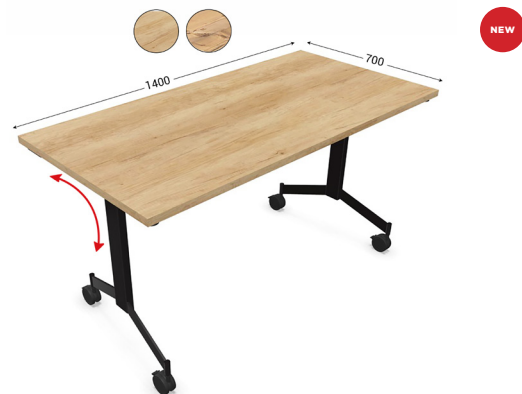

Folding meeting table FLEX

The drop-leaf mobile meeting table is the ideal solution for quickly and easily modulating your meeting spaces. The mechanism with handles makes it easy and effortless to set up a meeting room or office.

- 25 mm thick melamine top with 2 mm / 0.78 Inch shock-proof ABS edge
- Metal structure composed of 2 legs on ø 75 mm / 2.95 Inch casters with brakes
- Locking/unlocking handles located under the top
- 4 black connectors included per table

115264	nebraska W 1400 x D 700 x H 750 mm	15 days	Pre-mounted
115274	timber W 1400 x D 700 x H 750 mm	15 days	Pre-mounted