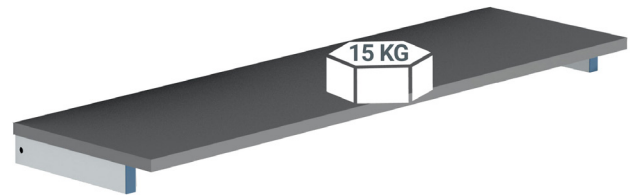

CONNECTION PROFILE

118273	Rubber connection profile L 1500 mm / L 59.06 Inch	5 days	Per unit
118274	Rubber connection profile L 2000 mm / L 78.73 Inch	5 days	Per unit

CUSTOMIZABLE CURVED HEADBAND

141402	L 300 x H 210 mm / W 11.81 x H 8.27 Inch with mounting bracket	On stock	In kit
141405	L 1000 x H 210 mm / W 39.37 x H 8.27 Inch with mounting bracket	On stock	In kit
141415	L 600 x H 210 mm / W 23.62 x H 8.27 Inch with mounting bracket	On stock	In kit

CUSTOMIZABLE VERTICAL CURVED HEADBAND

118275	H 2000 mm without LED lighting	3 days	Per unit
118276	H 2000 mm with LED lighting	3 days	Per unit

MELAMINE SHELF

120014	W 1060 x D 300 mm / W 41.73 x D 11.81 Inch	3 days	Per unit
120015	W 1925 x D 300 mm / W 75.79 x D 11.81 Inch	3 days	Per unit