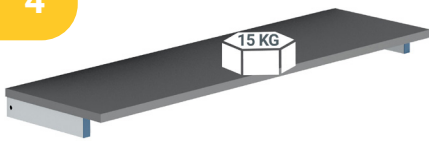

Accessories

1

Steel base

118412	Ø 325 mm / Ø 12.8 Inch	3 days
--------	------------------------	--------

2

Steel base

118411	W 300 x D 45 mm / W 11.8 x D 1.8 Inch	3 days
--------	---------------------------------------	--------

3

Reinforcement crossbar

118452	Additional W 1000 mm / 39,37 Inch	3 days
118450	W 992 mm / W 39,05 Inch	3 days
118451	L 1421.5 mm (two panels at 45°)	3 days
118453	L 2889 mm (four panels at 45°)	3 days
118454	L 4356 mm (six panels at 45°)	3 days

4

Melamine shelf height adjustable

120014	W 1060 x D 300 mm / W 41.73 x D 11.81 Inch	3 days
120015	W 1925 x D 300 mm / W 75.79 x D 11.81 Inch	3 days

5

Design headband «COMMUNICATION SPACE» with mounting bracket