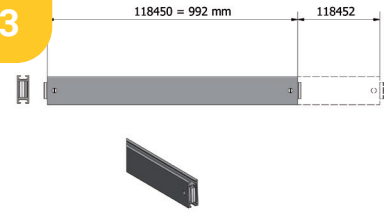

Accessories

1

Steel base

118412	Ø 325 mm / Ø 12.8 Inch	3 days
--------	------------------------	--------

2

Steel base

118411	W 300 x D 45 mm / W 11.8 x D 1.8 Inch	3 days
--------	---------------------------------------	--------

3

Reinforcement crossbar

118452	Additional W 1000 mm / 39,37 Inch	3 days
118450	W 992 mm / W 39,05 Inch	3 days
118451	L 1421.5 mm (two panels at 45°)	3 days
118453	L 2889 mm (four panels at 45°)	3 days
118454	L 4356 mm (six panels at 45°)	3 days

4

Melamine shelf height adjustable

120014	W 1060 x D 300 mm / W 41.73 x D 11.81 Inch	3 days
120015	W 1925 x D 300 mm / W 75.79 x D 11.81 Inch	3 days

5

Design headband «COMMUNICATION SPACE» with mounting bracket

149515	L 1000 x H 200 mm / W 39.37 x H 7.87 Inch	3 days
--------	---	--------

6

Support for screen mounting adaptable on ESPACE'INFO

118415	adaptable on ESPACE'INFO	3 days
--------	--------------------------	--------