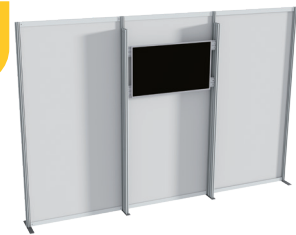

149515	L 1000 x H 200 mm / W 39.37 x H 7.87 Inch	3 days

6

Support for screen mounting adaptable on ESPACE'INFO

118415	adaptable on ESPACE'INFO	3 days

7