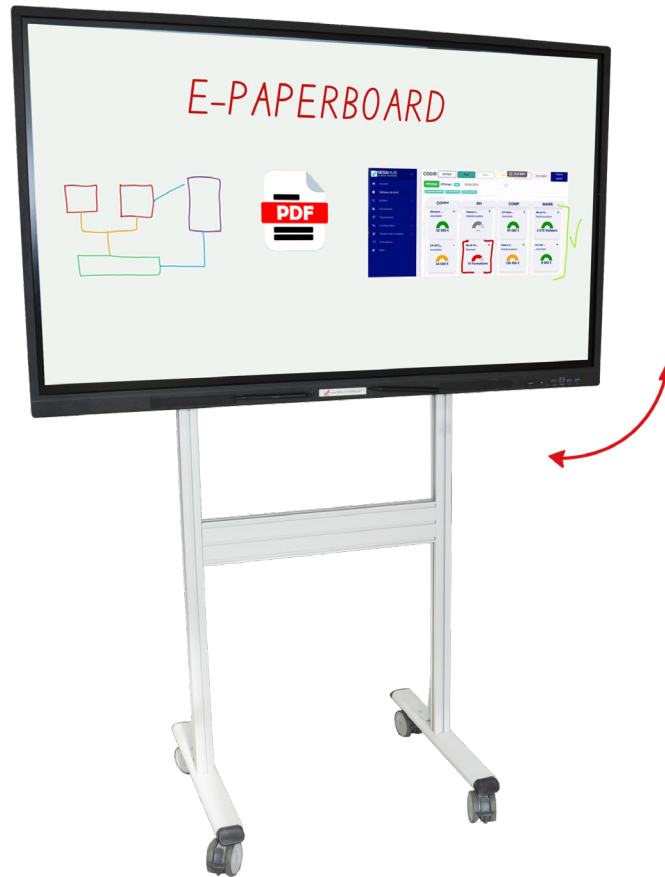

## Intuitive digital paperboard

INDUSTRY 4.0

A digital evolution of traditional whiteboards, the E-PAPERBOARD opens a new era of collaborative work within companies. Ergonomic and very easy to use, it has established itself as the new essential tool to promote creativity and the sharing of information.

The E-PAPERBOARD allows you to easily create, present, annotate, share or even move documents. Its intuitive and user-friendly interface ensures immediate handling for optimized productivity. The onboard technology reproduces the sensation of writing on paper, without the constraint of a specific stylus: any pen or hooded marker at hand works. Deleting content is just as simple and is done with a swipe of the palm over the area to be erased.

- 55" format
- Portrait/landscape orientation
- Double aluminum base on  $\varnothing$  75 mm/ 2.95 Inch casters with 90° rotating screen attachment

CODE	DESIGNATION	LEAD TIME	PACKING
720050	55" W 1269 x H 773 mm base on wheels $\varnothing$ 75 mm	20 days	Premounted