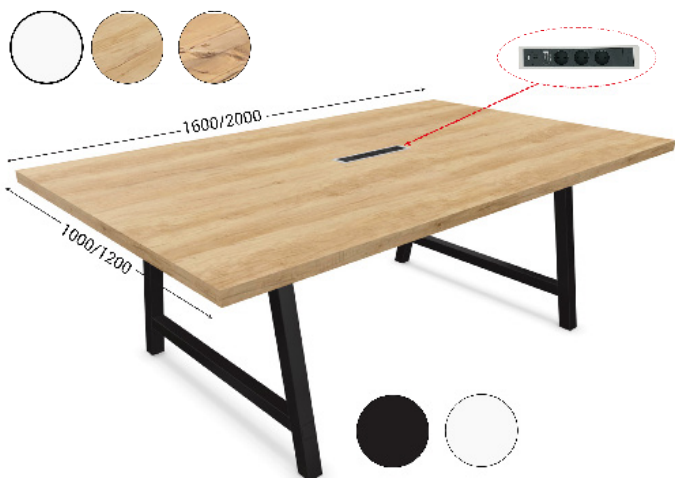

MEETING TABLE WITH POWER SUPPLY

Meeting table

COMPOSE YOUR MEETING TABLE

OFFICE FURNITURE

Choose your components by adding their numbers to the code : **115_--**

Step 1 : Base colour

White

Black

Step 2 : Tray colour

White

1

Nebraska

6

Timber

7

Step 3 : Table length

L 2000 x P 1000 mm /
W 78.74 x D 47.24 inch

0

L 1600 x P 1200 mm /
W 62.99 x D 47.24 inch

6

Example : Meeting table L 1600 x P 1200 mm / W 62.99 x D 47.24 inch - Timber tray - black base = **115276**