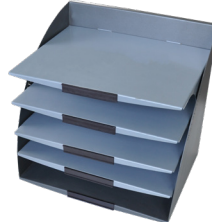

# Accessories

1

Document holder on aluminium base		
119474	Format A4	On stock
119475	Format A5	On stock
119476	Format A6	On stock

2

PRODOC ETUI		
124461	A4 white with mounting bracket	On stock

3

MULTI OFFICE SUPPORT with 3 compartments with screws for wall mounting or on aluminum profile		
124349	A4 Format	On stock

4

Steel binder holder with 3 compartments		
117340	W 240 x D 240 x H 295 mm / W 9.45 x D 9.45 x H 11.61 Inch	On stock

5

Steel compartment with 5 levels capacity		
117342	W 330 x D 240 x H 295 mm / W 12.99 x D 9.45 x H 11.61 Inch	On stock

6

Desk Organizer 8 pens or pencils capacity with various accessories		
119450	LEANEASY	On stock

7

Ergonomic footrest		
119456	adjustable in height and inclination	10 days