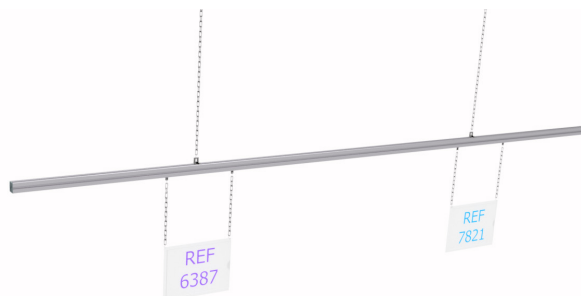

RAIL ON PORTICO

Aluminium rail on gantry

INDICATION, MARKING, SAFETY

Rail on portico with grooves on 4 sides.

This aluminium frame is designed to allow easy organization of workshop signage, in particular to identify the location of components or other storage zones. The frame consists of 3 aluminium rails that are grooved on 4 sides. Two rails are 2000 mm/**78.74 Inch** high and the rail in between is 3000 mm long.

- The aluminium profile and 2 baseplates with a diameter of 325 mm/**12.79 Inch** ensure a high level of rigidity and stability.
- The aluminium rails are grooved for fitting document holders, which you can customize yourself with the help of the holding bracket.
- **PRODOC CASE and straps sold separately**

| CODE | DESIGNATION | LEAD TIME | PACKING |
|--------|---|-----------|----------|
| 141012 | Aluminium rail on gantry W 3000 x H 2000 mm / W 118.11 x H 78.74 Inch | 5 days | In kit |
| 120162 | Set of 2 fixing brackets | On stock | In batch |
| 124401 | Set of 2 PRODOC ETUI A4 white | On stock | In batch |

HANGING ALUMINIUM RAIL

Hanging aluminium rail

The **suspended aluminium rail** provides optimum text visibility, enabling clear, precise internal identification of storage, logistics or other activity areas. This suspended steel rail is easy to hang and makes it easy to change your texts.