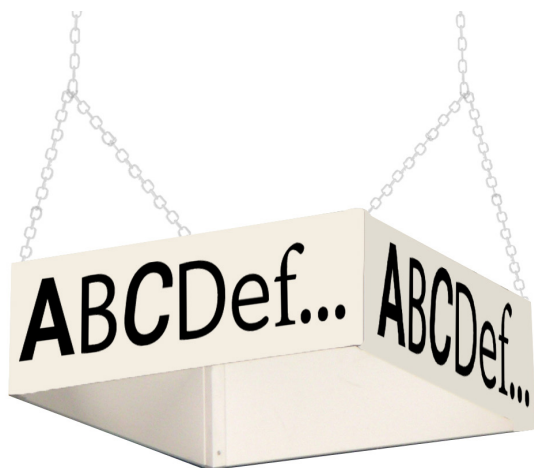

## 4-SIDED OVERHEAD BANNER «TEXT TO CHOOSE»

4-sided overhead banner

4 sides customizable overhead sign

- White PVC sign with black letters
- Attaching with or without chains (L 3 m/L 118.11 Inch with hooks)
- Text to be communicated with the order
- Dimensions in inches are available on our website [www.sesa-systems.us](http://www.sesa-systems.us)

CODE	DESIGNATION	LEAD TIME	PACKING
141333	W 700 x H 250 mm without fixing	10 days	In kit
141334	W 700 x H 250 mm fixing by chains	10 days	In kit
141343	W 1000 x H 400 mm without fixing	10 days	In kit
141344	W 1000 x H 400 mm fixing by chains	10 days	In kit
141373	W 1500 x H 600 mm without fixing	10 days	In kit
141374	W 1500 x H 600 mm fixing by chains	10 days	In kit
143100	Technical costs for new screen printing model	15 days	Assembled
143110	Duplication of the existing logo	10 days	Assembled

## 3-SIDED OVERHEAD BANNER «TEXT TO CHOOSE»

3 sides sign

3 sides customizable overhead sign

- White PVC sign with black letters
- Attaching with or without chains (L 3 m/L 118.11 Inch with hooks)
- Text to be communicated with the order
- Dimensions in inches are available on our website [www.sesa-systems.us](http://www.sesa-systems.us)