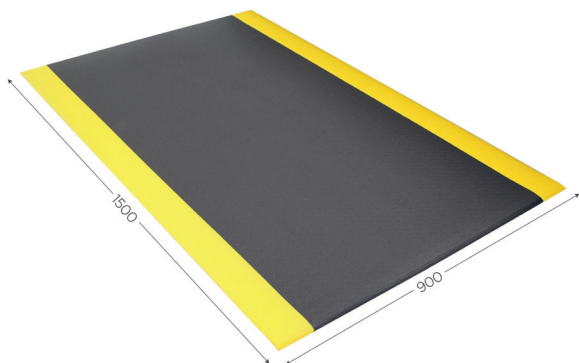

ANTI-FATIGUE MATTING STANDARD

Ergonomic anti-fatigue matting

The anti-fatigue mat relieves back and leg pain caused by regularly standing up at work. Our anti-fatigue mats cushions steps and ensures softer movements which helps combat musculoskeletal disorders (MSD).

- Anti-fatigue property
- Closed-cell virgin PVC foam
- Bevelled yellow edges to reduce the risk of falling
- Adapted to dry indoor environments
- Thickness: 9,5 mm/0,37 Inch

CODE	DESIGNATION	LEAD TIME	PACKING
571210	ANTI-FATIGUE MATTING STANDARD L 900 x W 1500 mm / L 35.43 x W 59.05 Inch	25 days	Per unit

ANTI-FATIGUE MATTING STANDARD PER METER

Ergonomic Anti-fatigue Matting

The anti-fatigue mat relieves back and leg pain caused by regularly standing up at work. Our anti-fatigue mats cushions steps and ensures softer movements which helps combat musculoskeletal disorders (MSD).

- Anti-fatigue property
- Closed-cell virgin PVC foam
- Bevelled yellow edges to reduce the risk of falling
- Adapted to dry indoor environments
- Thickness: 9,5 mm/0,37 Inch
- Maximum length 18 meters