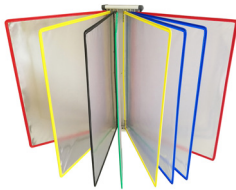

2

5-way power strip with power switch 220v with circuit breaker 3680 W		
555110	USA Standard	On stock
555204	European Standard	On stock
555214	English Standard	10 days
555224	Swiss Standard	10 days

3

Customizable curved headband with mounting bracket		
141402	L 300 x H 210 mm / W 11.81 x H 8.27 Inch with mounting bracket	On stock
141405	L 1000 x H 210 mm / W 39.37 x H 8.27 Inch with mounting bracket	On stock
141415	L 600 x H 210 mm / W 23.62 x H 8.27 Inch with mounting bracket	On stock

4

DOCAFLEX WALL-MOUNTED. 1/4 turn M5 gib for fixing on aluminum profile (Code 118419) to be ordered separately		
301101	A4 with 10 vertical assorted A4 sleeves with pivots and 4 stops	On stock
301102	A4 with 5 vertical assorted A4 sleeves with pivots and 4 stops	On stock

5

Tool identification adhesive tape L 25 m x H 10 mm / L 98 x H 0.39 inch		
140801	White	On stock
140802	Yellow	On stock
140803	Blue	On stock
140804	Black	On stock
140805	Green	On stock
140806	Red	On stock
140807	Burgundy	On stock
140808	Light grey	On stock
140820	Bright green	On stock
140821	Orange	On stock
140822	Navy blue	On stock
140823	However	On stock
140824	Violet	On stock
140825	Brown	On stock