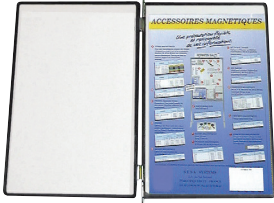

DOUBLE A4 POCKETS

The double A4 pockets allow you to multiply the number of displays of your documents for the same size.

- PVC transparent pockets with metal pivots
- Compatible on all DOCAFLEX display stands
- Color: assorted (black, yellow, red, blue, green)
- Color edge reinforced by a solid steel wire

Application : Display, Communication, Documentation, Information, Visual management, Protection

314020	Set of 5 mixed colors A4 double swivel document sleeves	On stock	In batch
--------	---	----------	----------

DOCAFLEX WITH HOOK

The DOCAFLEX hook pocket allows for mobile and versatile display.

- Sizes available: A3/A4/A5
- Available in vertical or horizontal version
- Blue edge reinforced with steel wire
- Set of 5 transparent PVC pockets with anodized hook 28 mm/1.10 inch

RIGID PVC POCKET

Rigid PVC pocket with a thickness of 5 mm protects and allows easy storage of your thick documents, brochures, plans

- Transparent PVC pockets with metal pivots
- Compatible on all DOCAFLEX display supports
- Color: blue
- Color edge reinforced by a strong steel wire
- Capacity 50 A4 sheets