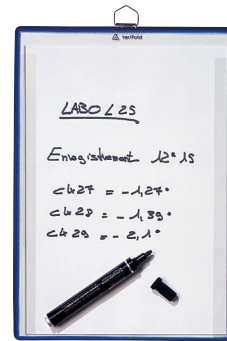

- Blue edge reinforced with steel wire
- Set of 5 pockets with rigid bottom, with two flexible PVC tabs on each side on the height to hold a sheet
- Ultra-resistant chrome metal shackle attachment

Application : Display, Communication, Documentation, Information, Visual management, Protection

354085	Set of 5 DOCAFLEX WRITER A4 magnetic blue	On stock	In batch
354087	Set of 5 DOCAFLEX WRITER A4 horizontal blue with handle	On stock	In batch
354089	Set of 5 DOCAFLEX WRITER A4 blue vertical with handle	On stock	In batch