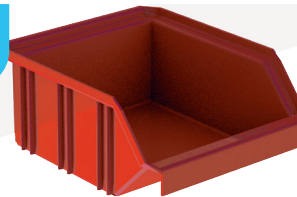

Towable trolley on wheels		
690200	For 600 x 400 mm / 23.62 x 15.75 Inch bins	10 days

4

5

6

Set of 5 FLEXIBLE PORTDOC		
143324	A4 blue to clip vertically	On stock
143325	A5 blue to clip vertically	On stock

Open fronted blue plastic bin		
542111	Set of 10 W 88 x D 105 x H 54 mm / W 3.46 x D 4.13 x H 2.12 Inch	On stock
542112	Set of 10 W 167 x D 105 x H 82 mm / W 6.57 x D 4.13 x H 3.27 Inch	On stock
542113	Set of 5 W 237 x D 144 x H 123 mm / W 9.33 x D 5.67 x H 4.84 Inch	On stock
542114	Set of 5 W 345 x P 205 x H 164 mm / W 13.58 x D 8.07 x H 6.45 Inch	On stock

Open fronted red plastic bin		
542121	Set of 10 W 88 x D 105 x H 54 mm / W 3.46 x D 4.13 x H 2.12 Inch	On stock
542122	Set of 10 W 167 x D 105 x H 82 mm / W 6.57 x D 4.13 x H 3.27 Inch	On stock
542123	Set of 5 W 237 x D 144 x H 123 mm / W 9.33 x D 5.67 x H 4.84 Inch	On stock
542124	Set of 5 W 345 x D 205 x H 164 mm / W 13.58 x D 8.07 x H 6.45 Inch	On stock

7

8

9

Open fronted grey plastic bin		
542131	Set of 10 W 88 x D 105 x H 54 mm / W 3.46 x D 4.13 x H 2.12 Inch	On stock
542132	Set of 10 W 167 x D 105 x H 82 mm / W 6.57 x D 4.13 x H 3.22 Inch	On stock
542133	Set of 5 W 237 x D 144 x H 123 mm / W 9.33 x D 5.67 x H 4.84 Inch	On stock
542138	Set of 5 W 345 x D 205 x H 164 mm / W 13.58 x D 8.07 x H 6.45 Inch	On stock