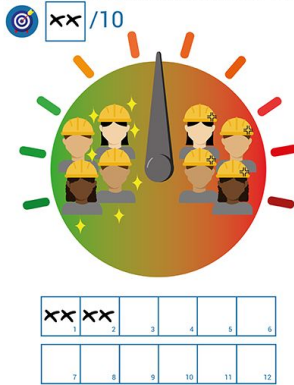

TEXT

Magnetic plate for monitoring CSR indicators | VISIOFLASH CSR - QLW (Quality of Life at Work)

Reference : 18701

Description :

In a world where transparency and sustainability are essential, our VISIOFLASH dedicated to monitoring CSR performance allows your company to make a clear commitment to social responsibility. It helps you easily visualize your CSR objectives and make them a priority shared by all. Thanks to its visual indicators on key elements such as quality of life at work, water and energy consumption, waste recycling, CO2 rate and overall CSR rating, this product allows your team to monitor the evolution of your performance in real time. It improves internal communication, motivates teams and ensures that everyone remains aligned with your CSR objectives. Easy to attach to any magnetic surface, this visioflash becomes a central element to strengthen your CSR commitment and improve your company's performance on a daily basis.

Benefits :

- Simply view the quality of life at work indicator in your company.
- Sensitize your employees to their responsibilities.
- Magnetic plate, write-felt quality, dry erasable.
- Easily interchangeable title in the transparent PVC holder.