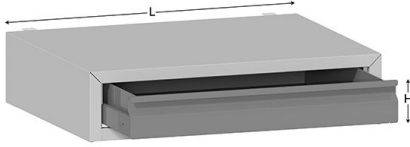

Under-chassis storage box

Reference : 18708

Description :

The large-width steel box is generally used for storage spaces requiring robustness and capacity. It fits easily under the frame of your workstation for storing heavy tools or bulky materials.

Benefits :

- Effective and total protection of your tools in your workshops thanks to the lock
- Drawers sliding at 90% of their depth on precision slides
- Robust steel sheet construction for durable use in industrial environments