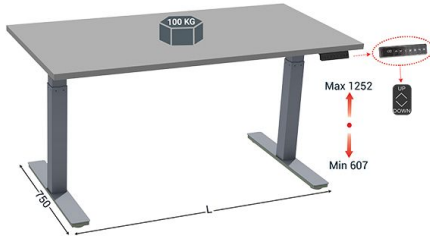

## Ergonomic workstation with electric height adjustment | QUALIPOST 2200 ERGO

Reference : 15642

### Description :

The ergonomically adjustable |QUALIPOST 2200 ERGO height-adjustable is designed to provide better working conditions in workshops. Multi-functional, exible and customisable, this electric workstation quickly changes height and allows the operator to choose between several working positions: sitting, standing or sit-stand position. Adjusting as such his work surface to his liking via quick and easy settings can provide many advantages for the company and the users. This sit-stand workstation which has endless configurations makes tools and production parts available in an optimum manner, which substantially boosts productivity in the short term. For the operator, tasks are not as tedious, his daily performance thus improves. For the company, in the long term, there is a reduction in absenteeism linked to musculoskeletal disorders. - Easy and quick adjustment thanks to its remote control fixed under the tray. Possibility of memorizing 4 positions.

### Benefits :

- Electric and ergonomic workstation adjustable in height (607 - 1252 mm) thanks to its 2 telescopic columns.
- Easy and quick adjustment thanks to its remote control fixed under the tray, quickly changes position: sitting to standing in less than 10 seconds.
- Can withstand loads of up to 100 kg, available in various widths from 1000 to 2000 mm
- Designed to accommodate all the accessories of the QUALIPOST range, fully customizable station.
- Electric workstations promote a dynamic and fully adapted position to reduce stress, TMS and increase productivity.