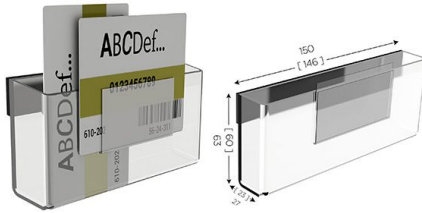

KANBAN batch launcher | BOXCART

Reference : 635

Description :

The KANBAN Batch issuer | LEANFLASH BOXCART which slides into the DYNLOT rail makes it possible to create batches with maximum capacity of 36 cards. It also has magnetic xing to be used with a workstation or communications table. The built-in card support receives the batch identification card for clear and rapid identification. - Use of colours or universal Kanban card

Benefits :

- Complementary product to the DYNLOT rail, the magnetic BOXCART allows you to create numerous batches for optimal Kanban planning.
- Position your Kanban cards vertically to reach a maximum capacity of 36 cards per box.
- For fast and accurate identification, an integrated card holder allows you to receive a batch identification card.

Technical specifications :

Product Name	KANBAN batch launcher BOXCART
SKU	635
Weight (kg)	1.000000
Application	Affichage, Documentation, Fournisseurs , Gestion, Kanban, Logistique, Planification