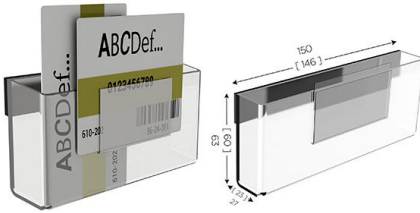

KANBAN batch launcher | BOXCART

Reference : 635

Description :

The KANBAN Batch issuer | LEANFLASH BOXCART which slides into the DYNLOT rail makes it possible to create batches with maximum capacity of 36 cards. It also has magnetic xing to be used with a workstation or communications table. The built-in card support receives the batch identification card for clear and rapid identification. - Use of colours or universal Kanban card

Benefits :

- Complementary product to the DYNLOT rail, the magnetic BOXCART allows you to create numerous batches for optimal Kanban planning.
- Position your Kanban cards vertically to reach a maximum capacity of 36 cards per box.
- For fast and accurate identification, an integrated card holder allows you to receive a batch identification card.

Technical specifications :

Product Name	KANBAN batch launcher BOXCART
SKU	635
Weight (kg)	1.000000
Application	Affichage, Documentation, Fournisseurs , Gestion, Kanban, Logistique, Planification