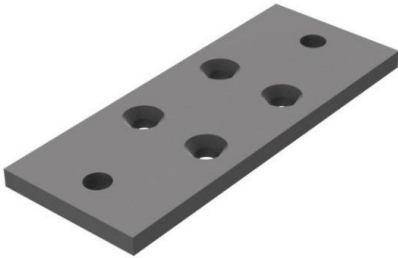

Universal connectors for LEANDYNAMIC

Reference : 556

Description :

This set of 4 universal connectors (with screws) can be used to create the structure of your dynamic shelving (LEANDYNAMIC). This kit allows two aluminium profiles to be connected perpendicularly.

Benefits :

- Universal, they allow you to easily structure your LEANDYNAMIC dynamic shelving.
- This kit allows you to connect two aluminium profiles perpendicularly to your structure.
- The connectors can be easily installed and removed in the grooves of the aluminium section profiles.
- Make your dynamic shelving as easy and efficient as possible!

Technical specifications :

Product Name	Universal connectors for LEANDYNAMIC
SKU	556
Weight (kg)	1.000000
Application	Rayonnage dynamique, Accessoires rayonnage dynamique
