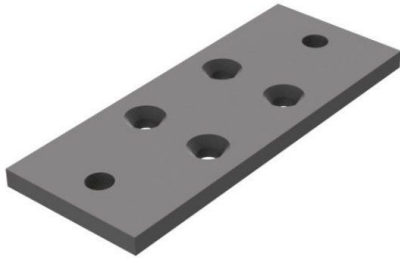

Universal connectors for LEANDYNAMIC

Reference : 556

Description :

This set of 4 universal connectors (with screws) can be used to create the structure of your dynamic shelving (LEANDYNAMIC). This kit allows two aluminium profiles to be connected perpendicularly.

Benefits :

- Universal, they allow you to easily structure your LEANDYNAMIC dynamic shelving.
- This kit allows you to connect two aluminium profiles perpendicularly to your structure.
- The connectors can be easily installed and removed in the grooves of the aluminium section profiles.
- Make your dynamic shelving as easy and efficient as possible!

Technical specifications :

Product Name	Universal connectors for LEANDYNAMIC
SKU	556
Weight (kg)	1.000000
Application	Rayonnage dynamique, Accessoires rayonnage dynamique
