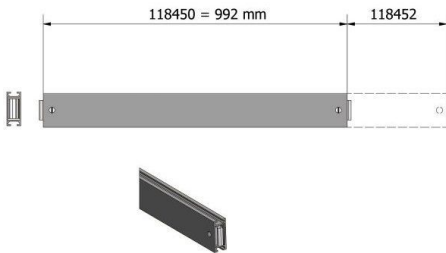

Reinforcement cross member for ESPACE'INFO

Reference : 479

Description :

Reinforcing crossbar for ESPACE'INFO.

Benefits :

- Provides perfect stability throughout your entire communication space.
- Possibility of introducing a signage strip thanks to the grooved profile.
- Allows to connect partitions between an opening.

Technical specifications :

Product Name	Reinforcement cross member for ESPACE'INFO
SKU	479
Weight (kg)	1.000000
Application	Accessoires pour tableau
